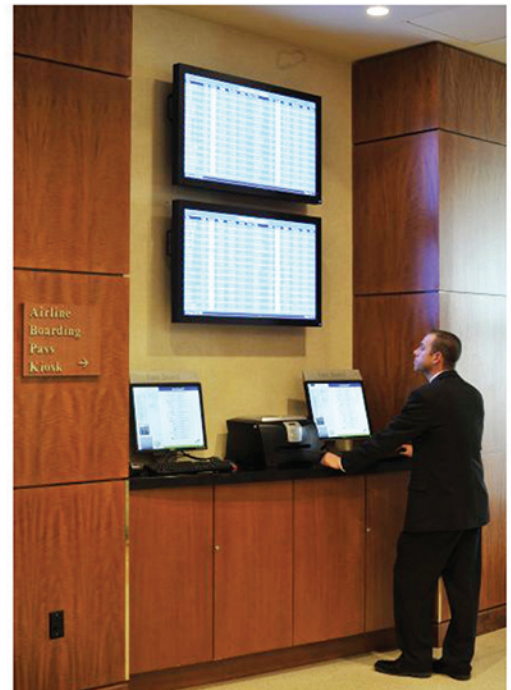

SmartLobby Solutions

FlightMate™ 42

FlightMate provides up-to-the-minute flight departure status. Guests can maximize productive business time because they know exactly when to leave for the airport.

Destination	Flight Number	Time	Status
ALBUQUERQUE	5002	8:10p	On Time
ALBUQUERQUE	5002	8:10p	On Time
ALBUQUERQUE	5002	8:10p	On Time
ALBUQUERQUE	5002	8:10p	On Time
ALBUQUERQUE	5002	8:10p	On Time
ALBUQUERQUE	5002	8:10p	On Time
ALBUQUERQUE	5002	8:10p	On Time
ALBUQUERQUE	5002	8:10p	On Time
ALBUQUERQUE	5002	8:10p	On Time
ALBUQUERQUE	5002	8:10p	On Time

Features

VSi provides a complete turnkey solution that includes hardware, software, and support

- Latest flight departure information for multiple airports
- Display can be customized with hotel branding
- Available in landscape or portrait display positions
- Available in 40-inch or larger screen sizes

The "flight experience" starts well before a person boards a plane - and FlightMate makes that experience considerably more pleasant for your guests, directly from the convenience and comfort of your hotel lobby.