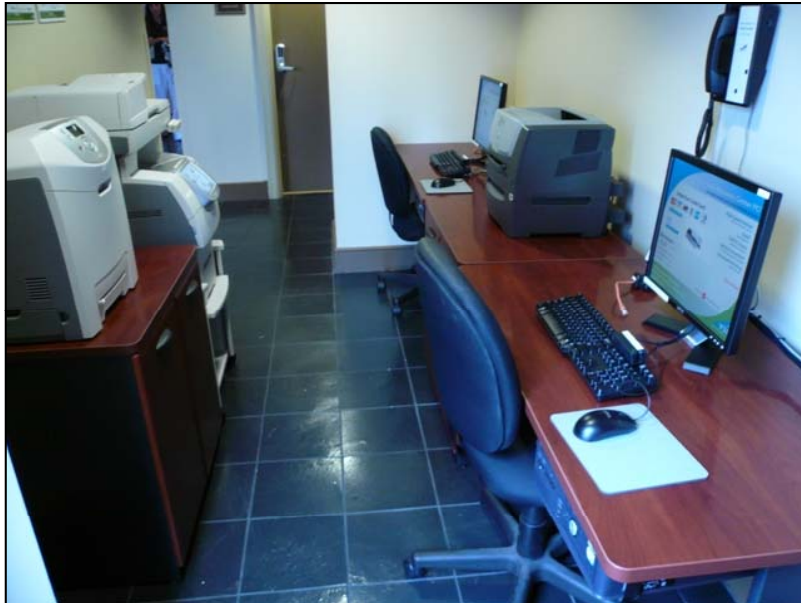

Vertical Systems Inc.

Business Center and Lobby Furniture

Vertical Systems Inc.

As part of the business center installation service to the clients, VSi offers the following furniture choices:

- I. Client request VSi to procure and install the furniture
- II. Client provides and installs its own custom furniture

Furniture Options

Printer Table/Desk

Dimensions: 30"h x 36"w x 27"d
Color shown: Hansen Cherry

Dimensions: 30"h x 48"w x 27"d
Color shown: Hansen Cherry

Standard Furniture Selection

Surface Colors

Hansen Cherry

Natural Cherry

Light Oak

Standard Furniture Selection

Custom Furniture Selection

Cypress Kiosk

Description:

Light weight but sturdy. Easy to assemble.
Easy to relocate.

Color Options: Cherry

Dimensions: H = 40"; W = 43"; D = 23"

Samples of VSi provided and installed furniture

VSi Provided and Installed Standard Furniture

VSi Provided and Installed Standard Furniture

VSi Provided and Installed Standard Furniture