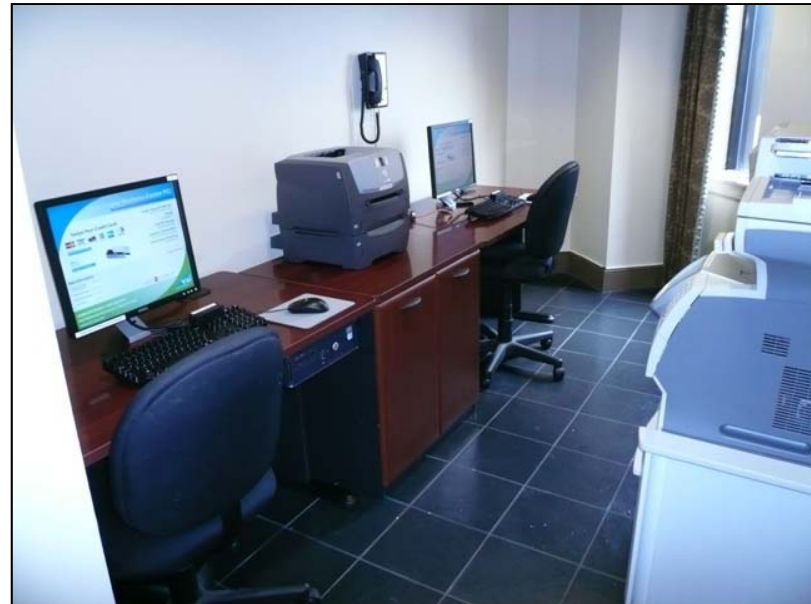

Furniture Options

Printer Table/Desk

Dimensions: 30"h x 36"w x 27"d
Color shown: Hansen Cherry

Dimensions: 30"h x 48"w x 27"d
Color shown: Hansen Cherry

Standard Furniture Selection

Surface Colors

Hansen Cherry

Natural Cherry

Light Oak

Standard Furniture Selection

Custom Furniture Selection

Cypress Kiosk

Description:

Light weight but sturdy. Easy to assemble.
Easy to relocate.

Color Options: Cherry

Dimensions: H = 40"; W = 43"; D = 23"

Samples of VSi provided and installed furniture

VSi Provided and Installed Standard Furniture

VSi Provided and Installed Standard Furniture

VSi Provided and Installed Standard Furniture